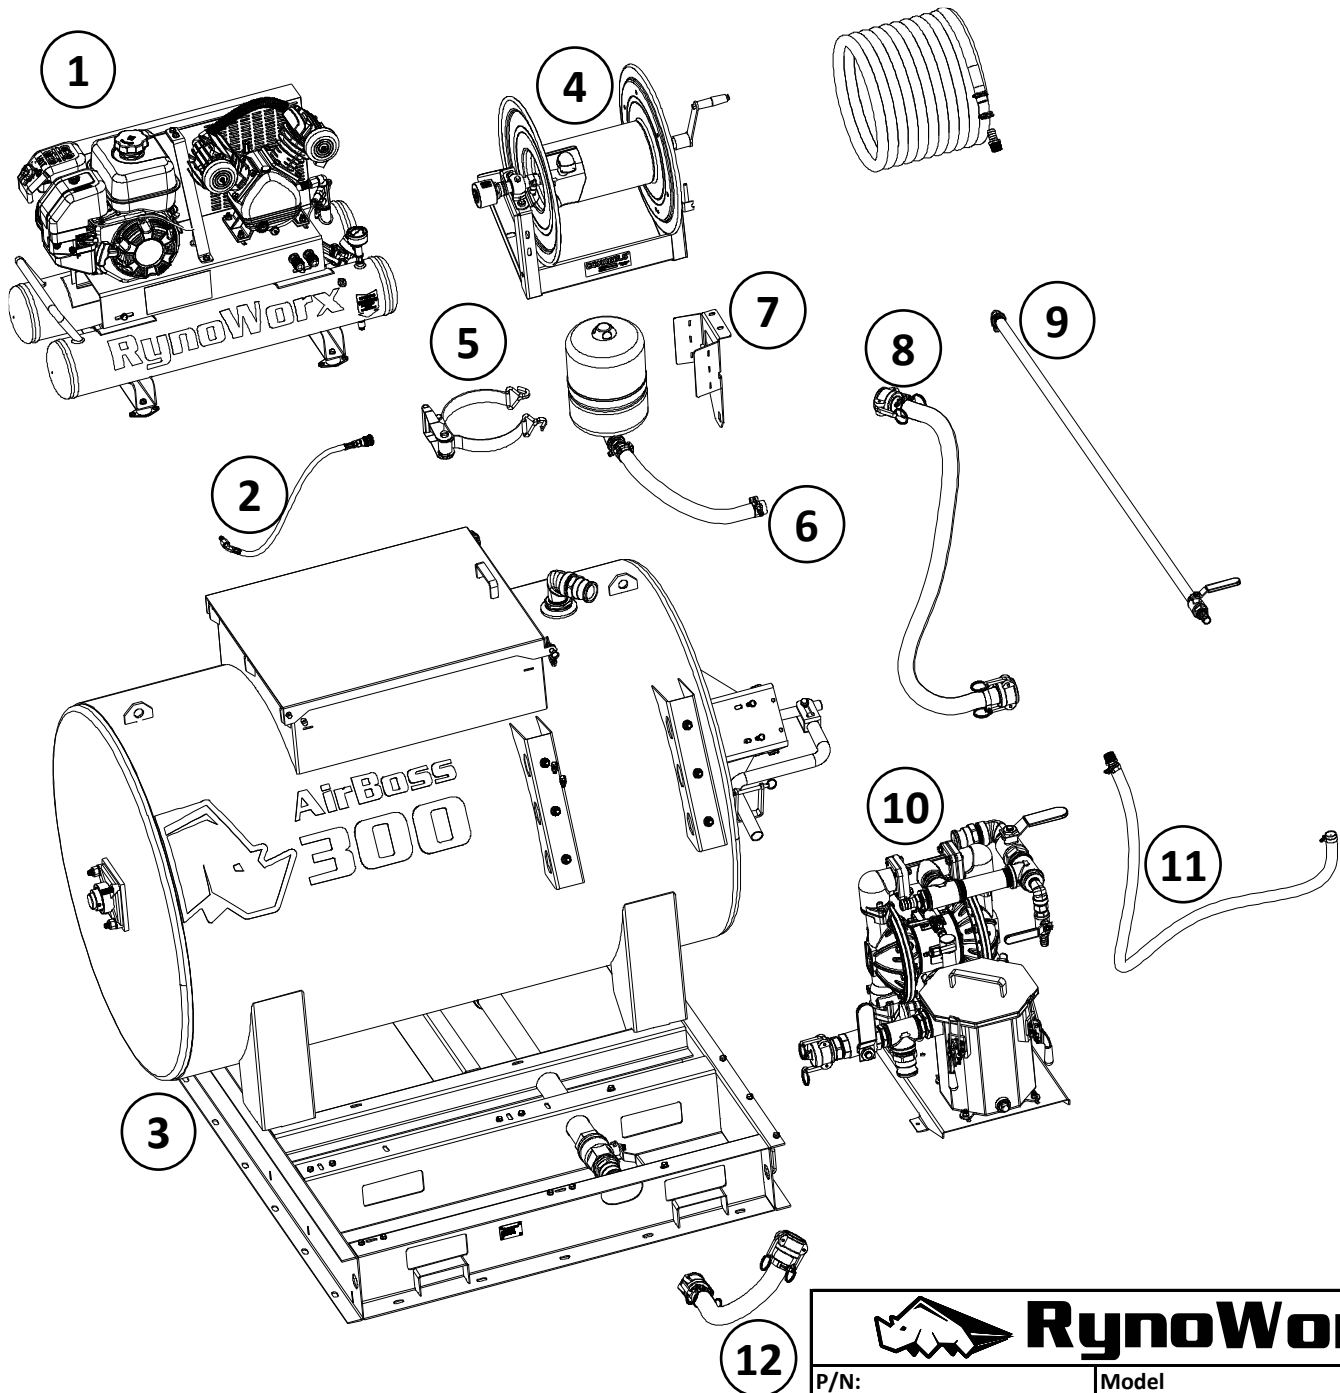

## 2 PART DIAGRAMS

No	P/N	Qty	Description
1	RA-CMP-0007	1	9 Gallon Twin Tank Compressor with Kohler SH265 Engine
2	RA-HFA-0063	1	Air Line with 90 Degree Male to Straight Female 1/4" Quick Connect Fittings
3	RA-TNK-0014	1	300 Gallon Sealcoat Tank with Manual Agitation Complete Assembly
4	RC-STR-0001	1	Propane Tank Ratchet Strap
5	RA-EXP-0003	1	Tank Ratchet Strap
6	RA-HFA-0066	1	75' - 3/4" Spray Hose with 3/4" NPT Fititng and Two Hose Clamps
7	RC-FAB-0256	1	Expansion Tank Mounting Bracket
8	RA-HFA-0051	1	1.5" Return Hose Assembly
9	RA-SWA-0005	1	3/4" Commercial Spray Wand - Air Op
10	RA-PFA-0006	1	Pump with Fitting Assembly - 1.5" Air Op V2 Pump with Filter
11	RA-HFA-0050	1	1.5" Intake Hose Assembly - Tank to Filter Pot

 <b>RynoWorx</b>		
P/N:	Model	Rev:
RA-SSY-0027	AirBoss 300 Base V2	1

No	P/N	Qty	Description
1	RA-CMP-0007	1	9 Gallon Twin Tank Compressor with Kohler SH265 Engine
2	RA-HFA-0063	1	Air Line with 90 Degree Male to Straight Female 1/4" Quick Connect Fittings
3	RA-TNK-0014	1	300 Gallon Sealcoat Tank with Manual Agitation Complete Assembly
4	RA-HRL-0008	1	Coxreel - 3/4" x 100' - 1125 Series Hand Crank Hose Reel
5	RC-STR-0001	1	Tank Ratchet Strap
6	RA-EXP-0002	1	Expansion Tank with 90 Degree Fitting, Hose, and Clamps
7	RC-FAB-0256	1	Expansion Tank Mounting Bracket
8	RA-HFA-0051	1	1.5" Return Hose Assembly
9	RA-SWA-0005	1	3/4" Commercial Spray Wand - Air Op
10	RA-PFA-0006	1	Pump with Fitting Assembly - 1.5" Air Op V2 Pump with Filter
11	RA-HFA-0064	1	V2 Pump to Hose Reel Connection Hose
12	RA-HFA-0050	1	1.5" Intake Hose Assembly - Tank to Filter Pot

**RynoWorx**

P/N:	Model	Rev:
RA-SSY-0028	AirBoss 300 Loaded V2	1