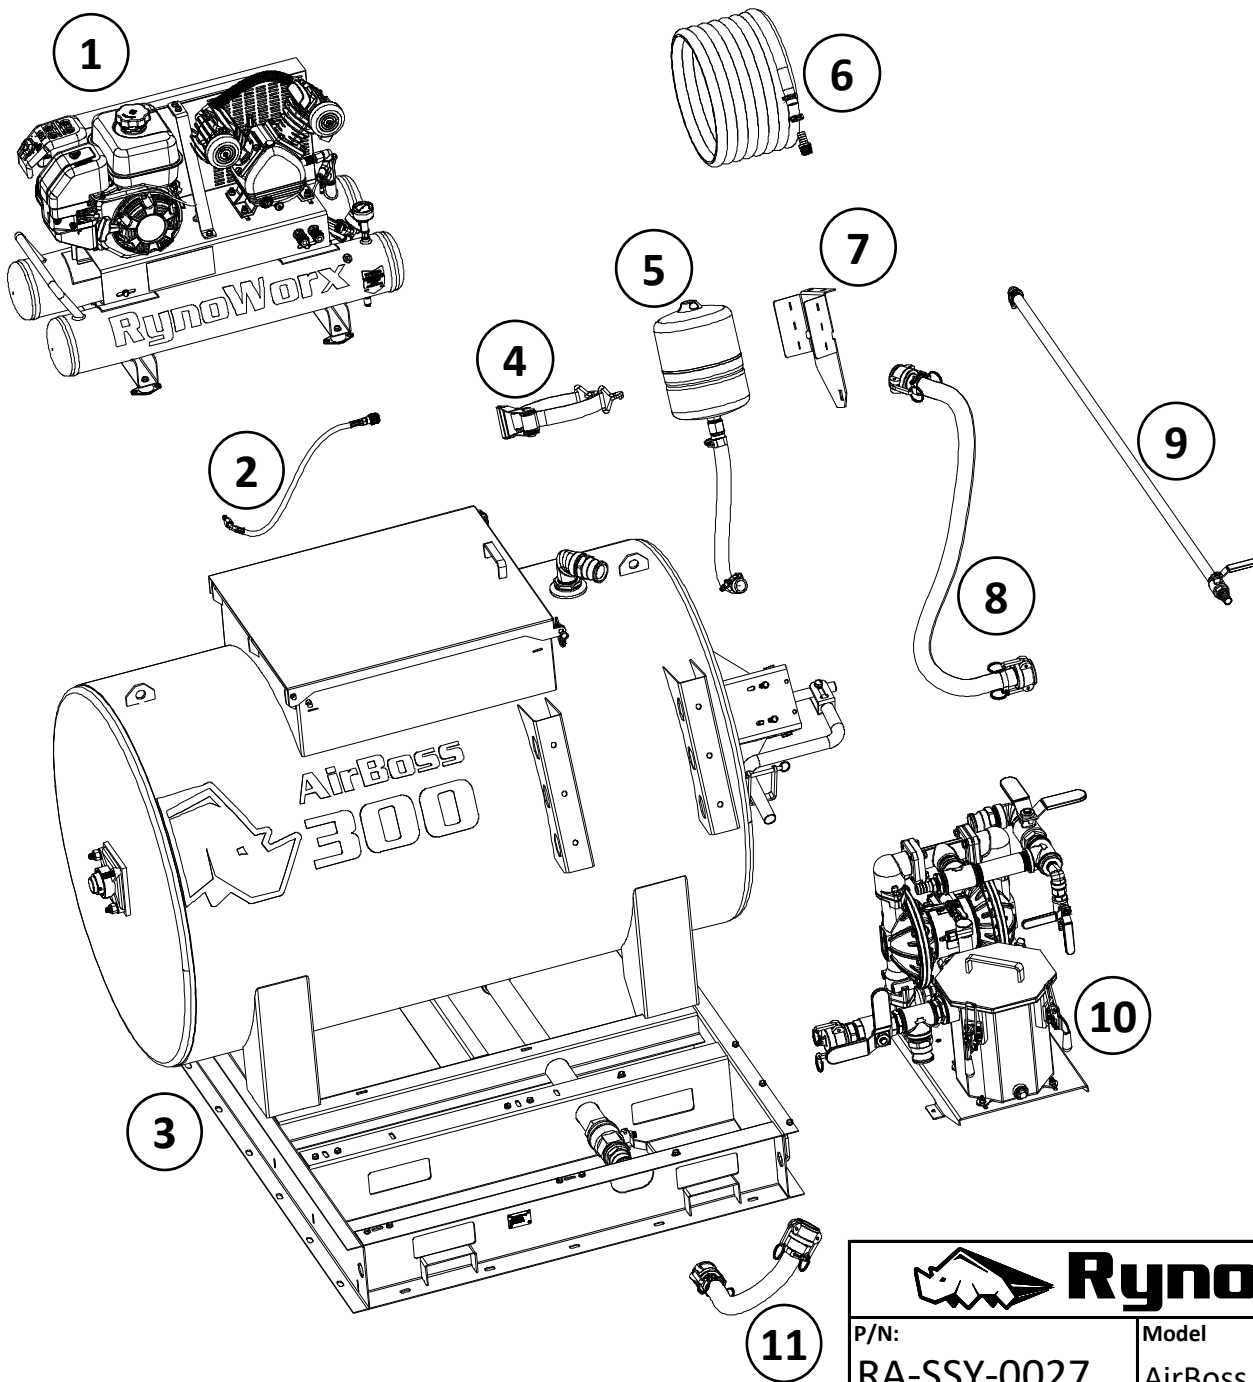

## 2 PART DIAGRAMS

No	P/N	Qty	Description
1	RA-CMP-0007	1	9 Gallon Twin Tank Compressor with Kohler SH265 Engine
2	RA-HFA-0063	1	Air Line with 90 Degree Male to Straight Female 1/4" Quick Connect Fittings
3	RA-TNK-0014	1	300 Gallon Sealcoat Tank with Manual Agitation Complete Assembly
4	RC-STR-0001	1	Propane Tank Ratchet Strap
5	RA-EXP-0003	1	Tank Ratchet Strap
6	RA-HFA-0066	1	75' - 3/4" Spray Hose with 3/4" NPT Fititng and Two Hose Clamps
7	RC-FAB-0256	1	Expansion Tank Mounting Bracket
8	RA-HFA-0051	1	1.5" Return Hose Assembly
9	RA-SWA-0005	1	3/4" Commercial Spray Wand - Air Op
10	RA-PFA-0006	1	Pump with Fitting Assembly - 1.5" Air Op V2 Pump with Filter
11	RA-HFA-0050	1	1.5" Intake Hose Assembly - Tank to Filter Pot

 <b>RynoWorx</b>		
P/N:	Model	Rev:
RA-SSY-0027	AirBoss 300 Base V2	1

No	P/N	Qty	Description
1	RA-CMP-0007	1	9 Gallon Twin Tank Compressor with Kohler SH265 Engine
2	RA-HFA-0063	1	Air Line with 90 Degree Male to Straight Female 1/4" Quick Connect Fittings
3	RA-TNK-0014	1	300 Gallon Sealcoat Tank with Manual Agitation Complete Assembly
4	RA-HRL-0008	1	Coxreel - 3/4" x 100' - 1125 Series Hand Crank Hose Reel
5	RC-STR-0001	1	Tank Ratchet Strap
6	RA-EXP-0002	1	Expansion Tank with 90 Degree Fitting, Hose, and Clamps
7	RC-FAB-0256	1	Expansion Tank Mounting Bracket
8	RA-HFA-0051	1	1.5" Return Hose Assembly
9	RA-SWA-0005	1	3/4" Commercial Spray Wand - Air Op
10	RA-PFA-0006	1	Pump with Fitting Assembly - 1.5" Air Op V2 Pump with Filter
11	RA-HFA-0064	1	V2 Pump to Hose Reel Connection Hose
12	RA-HFA-0050	1	1.5" Intake Hose Assembly - Tank to Filter Pot

**RynoWorx**

P/N:	Model	Rev:
RA-SSY-0028	AirBoss 300 Loaded V2	1